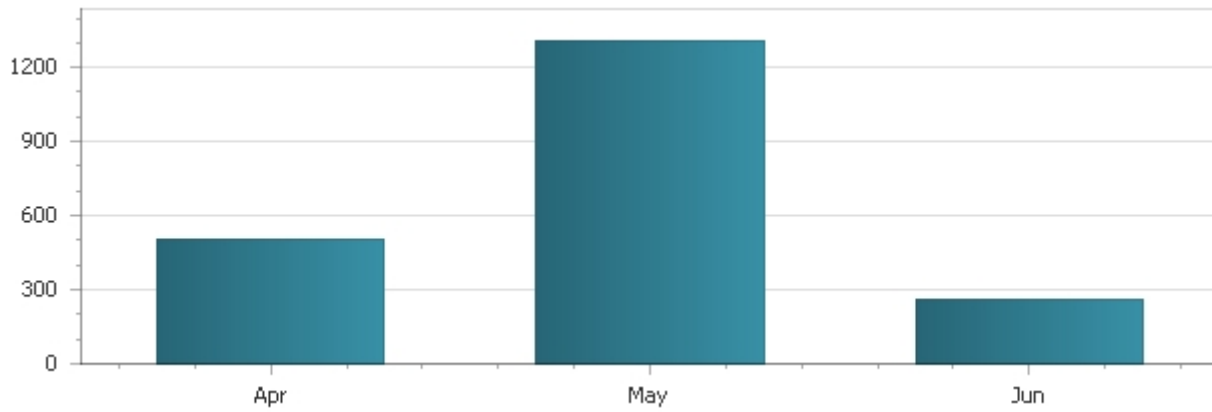

Total Time Spent (hours)

Time stamp	TTS (hours)
Apr	503.40
May	1306.02
Jun	258.64
Total (Sum):	2068.06